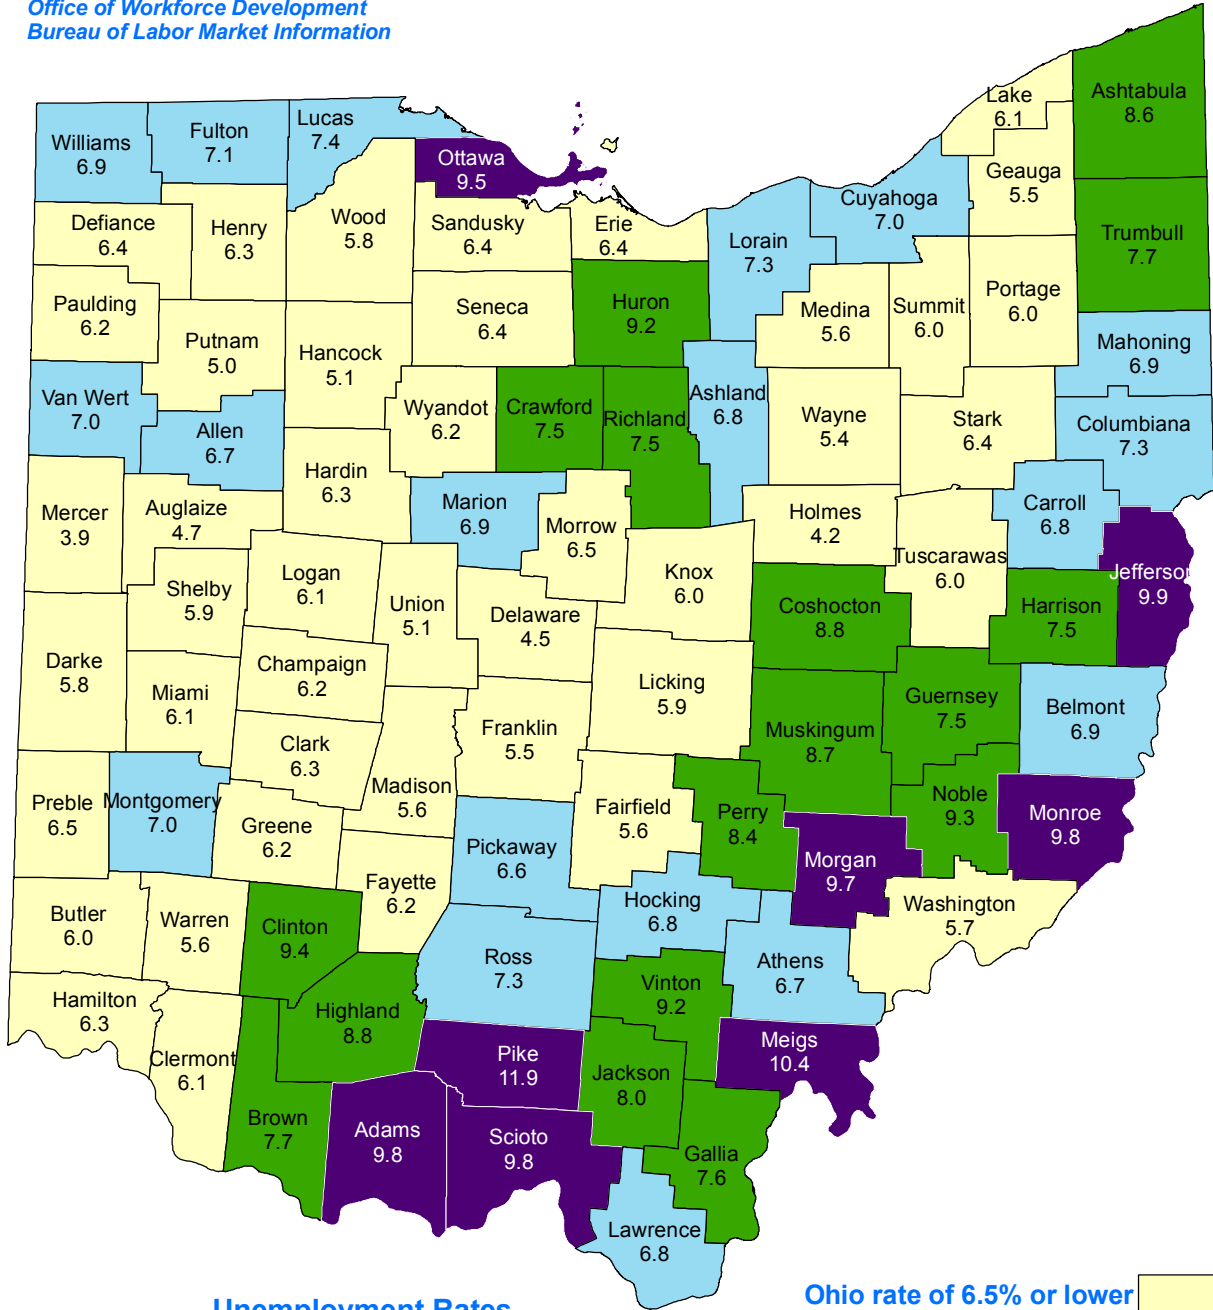

Ohio Not Seasonally Adjusted Unemployment Rates November 2012

Office of Workforce Development
Bureau of Labor Market Information

	Not Seasonally Adjusted	Seasonally Adjusted
United States..	7.4%	7.7%
Ohio.....	6.5%	6.8%

Ohio Department of Job and Family Services

John R. Kasich, **Governor**

Michael B. Colbert, **Director**