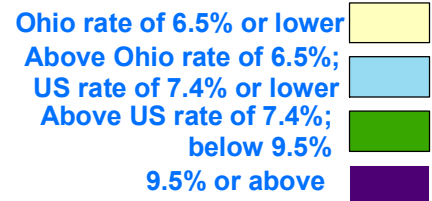

Ohio Not Seasonally Adjusted Unemployment Rates November 2012

Office of Workforce Development
Bureau of Labor Market Information

	Not Seasonally Adjusted	Seasonally Adjusted
United States..	7.4%	7.7%
Ohio.....	6.5%	6.8%