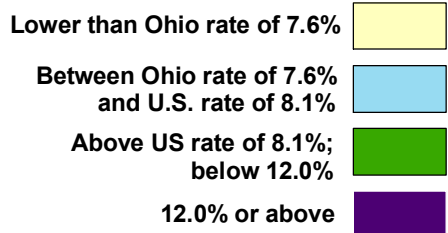

Ohio Not Seasonally Adjusted Unemployment Rates February 2013

Office of Workforce Development
Bureau of Labor Market Information

Unemployment Rates
Not Seasonally Adjusted Seasonally Adjusted

United States..	8.1%	7.7%
Ohio.....	7.6%	7.0%