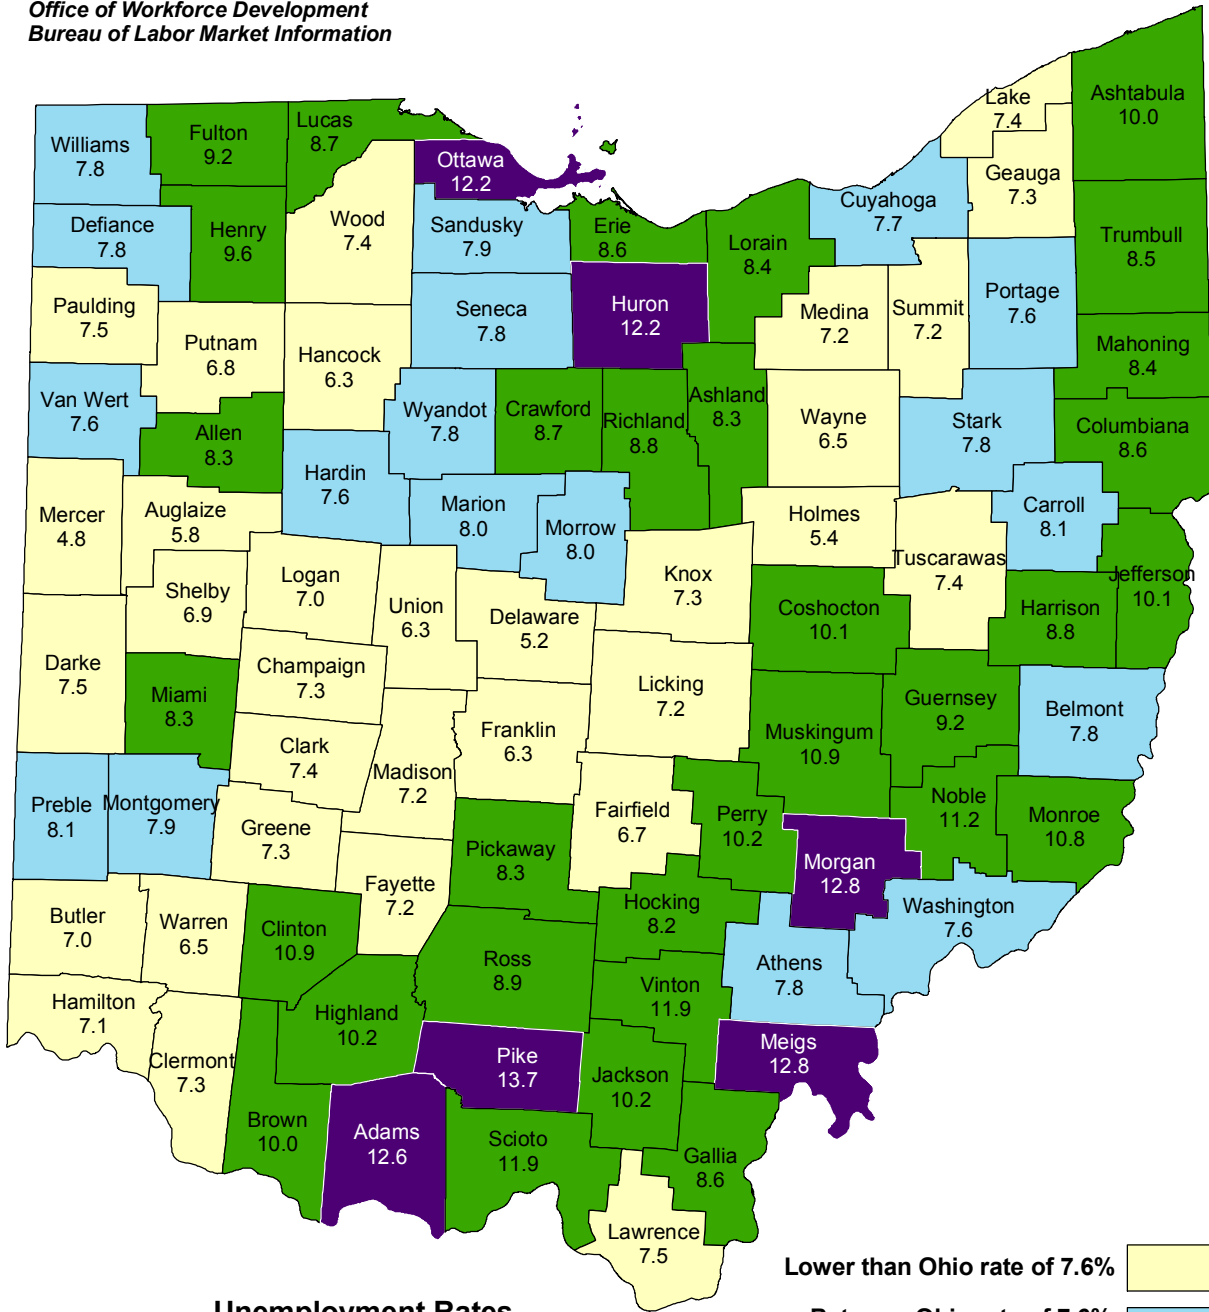

Ohio Not Seasonally Adjusted Unemployment Rates February 2013

Office of Workforce Development
Bureau of Labor Market Information

Unemployment Rates
Not Seasonally Adjusted Seasonally Adjusted

United States..	8.1%	7.7%
Ohio.....	7.6%	7.0%

Ohio Department of Job and Family Services

John R. Kasich, **Governor**

Michael B. Colbert, **Director**